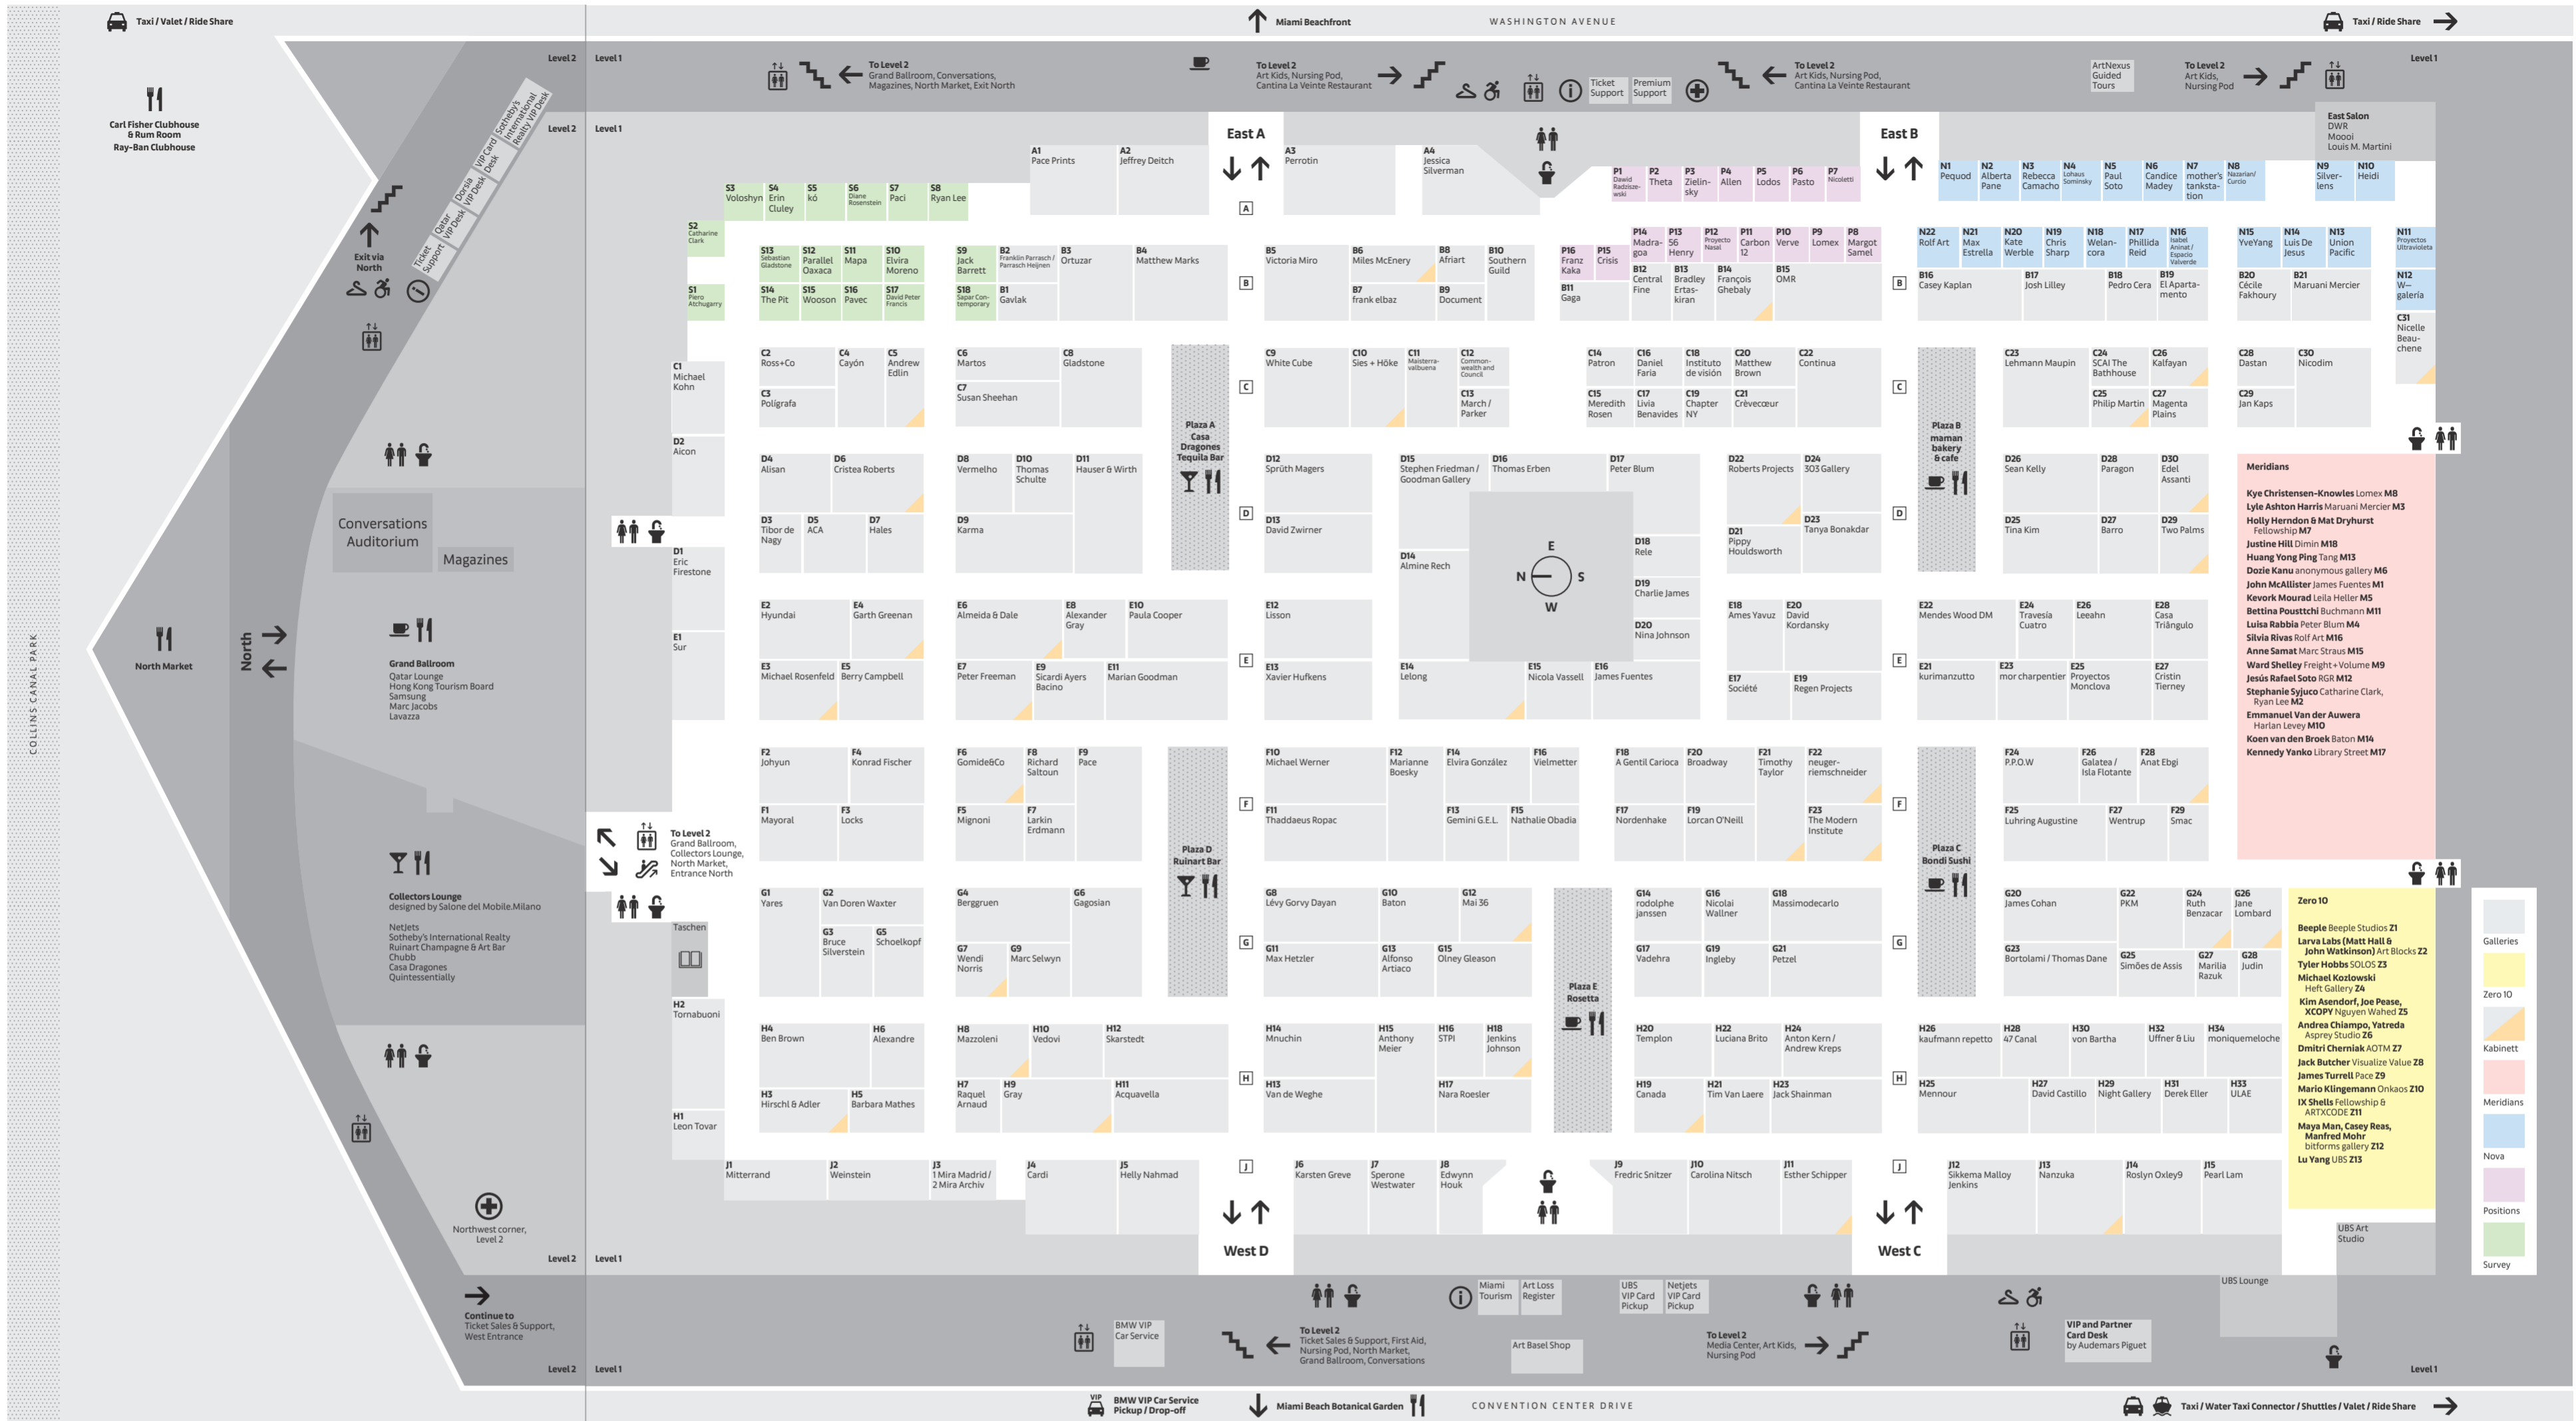

1. **Sections and Special Programming**
2. Survey
   - Nova
   - Positions
   - Meridians
   - Kabinett
   - Zero 10
3. **#**
4. 1 Mira Madrid / 2 Mira Archiv J3
   - 303 Gallery D24
   - 47 Canal H28
   - 56 Henry P13
5. **A**
6. A Gentil Carioca F18
   - ACA D5
   - Acquavella H11
   - Afriart B8
   - Aicon D2
   - Alexandre H6
   - Alisan D4
   - Allen P4
   - Almeida & Dale E6
   - Ames Yavuz E18
   - Isabel Aninat N16
   - El Apartamento B19
   - Raquel Arnaud H7
   - Alfonso Artiaco G13
   - Piero Atchugary S1
7. **B**
8. Jack Barrett S9
   - Barro D27
   - von Bartha H30
   - Baton G10
   - Nicelle Beauchene C31
   - Livia Benavides C17
   - Ruth Benzacar G24
   - Berggruen G4
   - Berry Campbell E5
   - Peter Blum D17
   - Marianne Boesky F12
   - Tanya Bonakdar D23
   - Bortolami G23
   - Bradley Ertaskiran B13
   - Luciana Brito H22
   - Broadway F20
   - Ben Brown H4
   - Matthew Brown C20
9. **C**
10. Rebecca Camacho N3
    - Canada H19
    - Carbon 12 P11
    - Paci S7
    - Almeida & Dale E6
    - Ames Yavuz E18
    - Isabel Aninat N16
    - El Apartamento B19
    - Raquel Arnaud H7
    - Alfonso Artiaco G13
    - Piero Atchugary S1
11. **D**
12. Thomas Dane G23
    - Dastan C28
    - David Peter Francis S17
    - Luis De Jesus N14
    - Tibor de Nagy D3
    - Massimodecarlo G18
    - Jeffrey Deitch A2
    - Document B9
13. **E**
14. Anat Ebgi F28
    - Edel Assanti D30
    - Andrew Edlin C5
    - frank elbaz B7
    - Derek Eller H31
    - Thomas Erben D16
    - Larkin Erdmann F7
    - Espacio Valverde N16
15. **F**
16. Cécile Fakhoury B20
    - Daniel Faria C16
    - Eric Firestone D1
    - Catharine Clark S2
    - Erin Cluley S4
    - James Cohan G20
17. **G**
18. Commonwealth and Council C12
    - Continua C22
    - Paula Cooper E10
    - Crèvecoeur C21
    - Crisis P15
    - Cristea Roberts D6
19. **H**
20. Hales D7
    - Hauser & Wirth D11
    - Heidi N10
    - Max Hetzler G11
    - Hirschl & Adler H3
    - Edwynn Houk J8
    - Pippy Houldsworth D21
    - Xavier Hufkens E13
    - Hyundai E2
21. **I**
22. Ingleby G19
    - Instituto de visión C18
    - Isla Flotante F26
23. **J**
24. Charlie James D19
    - rodolphe janssen G14
    - Jenkins Johnson H18
    - Nina Johnson D20
    - Johyun F2
    - G29
    - Franz Kaka P16
    - Kalfayan C26
    - Casey Kaplan B16
    - Jan Kaps C29
    - Karma D9
    - kaufmann repetto H26
    - Philip Martin C25
    - Martos C6
    - Maruani Mercier B21
    - Barbara Mathes H5
    - Max Estrella N21
    - Mayoral F1
    - Mazzoleni H8
    - Miles McNery B6
    - Anthony Meier H15
    - monique meloche H34
    - Mendes Wood DM E22
    - Mennour H25
    - Mignoni F5
    - Victoria Miro B5
    - Mitterrand J1
    - Mnuchin H14
    - The Modern Institute F23
    - mor charpentier E23
    - Elvira Moreno S10
    - mother's tankstation N7
25. **K**
26. Pearl Lam J15
    - Leeahn E26
    - Lehmann Maupin C23
    - Lelong E14
    - Lévy Gorvy Dayan G8
    - Josh Lilley B17
    - Lisson E12
    - Locks F3
    - Lodos P5
27. **L**
28. Lohaus Sominsky N4
    - Jane Lombard G26
    - Lomex P9
    - Luhring Augustine F25
29. **M**
30. Candice Madey N6
    - Madragoa P14
    - Magenta Plains C27
    - Mai 36 G12
    - Maisterravalbuena C11
    - Mapa S11
    - March C13
    - Matthew Marks B4
    - Philip Martin C25
    - Martos C6
    - Maruani Mercier B21
    - Barbara Mathes H5
    - Max Estrella N21
    - Mayoral F1
    - Mazzoleni H8
    - Miles McNery B6
    - Anthony Meier H15
    - monique meloche H34
    - Mendes Wood DM E22
    - Mennour H25
    - Mignoni F5
    - Victoria Miro B5
    - Mitterrand J1
    - Mnuchin H14
    - The Modern Institute F23
    - mor charpentier E23
    - Elvira Moreno S10
    - mother's tankstation N7
31. **N**
32. Helly Nahmad J5
    - Nanzuka J13
    - Nazarian/Curcio N8
    - neugerriemschneider F22
    - Nicodim C30
    - Nicoletti P7
    - Night Gallery H29
    - Carolina Nitsch J10
    - Nordenhake F17
    - Wendi Norris G7
33. **O**
34. Nathalie Obadia F15
    - Olney Gleason G15
    - OMR B15
    - Lorcan O'Neill F19
    - Ortuzar B3
    - Roslyn Oxley9 J14
35. **P**
36. P.P.O.W F24
    - Pace F9
    - Pace Prints A1
    - Paci S7
    - Alberta Pane N2
    - Paragon D28
    - Parallel Oaxaca S12
    - Parker C13
    - Parrasch Heijnen B2
    - Franklin Parrasch B2
    - Pastor P6
    - Patron C14
    - Pavec S16
    - Pequod N1
37. **Q**
38. Richard Saltoun F8
    - Margot Samel P8
    - Sapar Contemporary S18
    - SCAI The Bathroom C24
    - Esther Schipper J11
    - Schoelkopf G5
    - Thomas Schulte D10
    - Marc Selwyn G9
39. **R**
40. Dawid Radziszewski P1
    - Marilia Razuk G27
    - Almine Rech D14
    - Regen Projects E19
    - Phillida Reid N17
    - Rele D18
    - Roberts Projects D22
    - Nara Roessler H17
    - Rolf Art N22
    - Thaddaeus Ropac F11
    - Meredith Rosen C15
    - Michael Rosenfeld E3
    - Diane Rosenstein S6
    - Ross+Co C2
    - Ryan Lee S8
41. **S**
42. Sikkema Malloy Jenkins J12
    - Sperone Westwater J7
    - Sprüth Magers D12
    - STPI H16
    - Sur E1
43. **T**
44. Timothy Taylor F21
    - Templon H20
    - Theta P2
    - Cristin Tierney E27
    - Tornabuoni H2
    - Leon Tovar H1
    - Travesia Cuatro E24
    - Two Palms D29
45. **U**
46. Uffner & Liu H32
    - ULAE H33
    - Union Pacific N13
47. **V**
48. Vadehra G17
    - Van de Weghe H13
    - Von Doren Waxter G2
    - Nicola Vassell E15
    - Vedovi H10
    - Vermelho D8
    - Verve P10
    - Vielmetter F16
    - Voloshyn S3
49. **W**
50. W-galeria N12
    - Nicolai Wallner G16
    - Weinstein J2
    - Welanora N18
    - Wentrup F27
    - Kate Werble N20
    - Michael Werner F10
    - White Cube C9
    - Woonson S15
51. **Y**
52. Yares G1
    - YveYang N15
53. **Z**
54. Zielinsky P3
    - David Zwirner D13