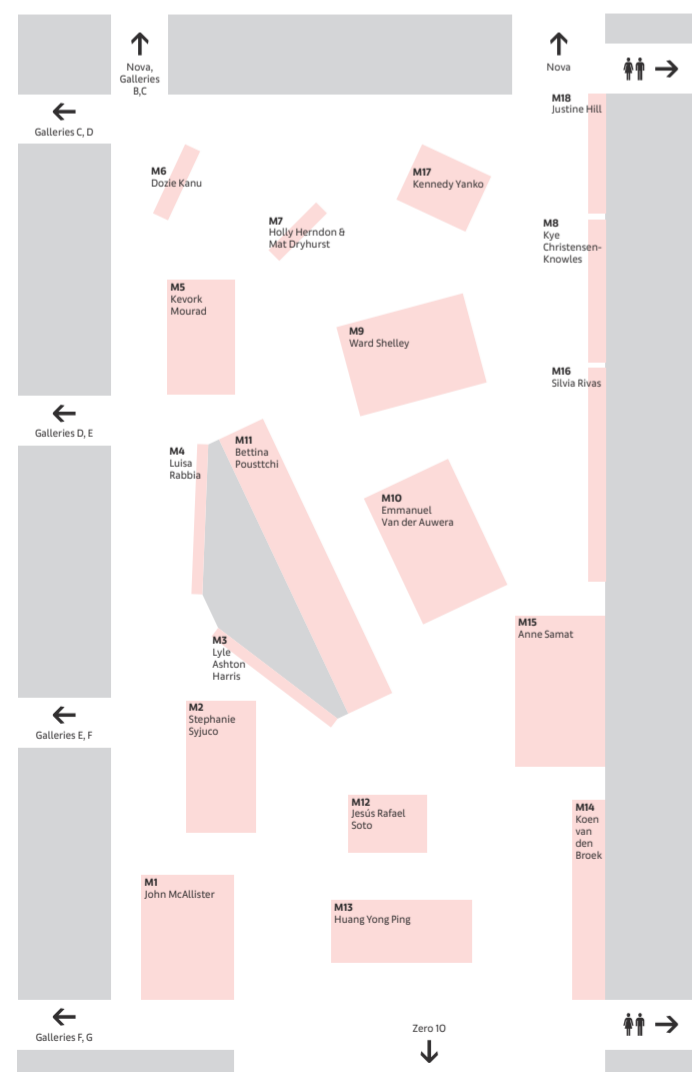

Visiting Art Basel

Opening Hours	Wednesday, December 3, 2025 11am–7pm First Choice VIP 4pm–7pm First Choice VIP and Preview VIP
	Thursday, December 4, 2025 11am–7pm First Choice VIP and Preview VIP
Vernissage	Thursday, December 4, 2025 4pm–7pm First Choice VIP, Preview VIP, Vernissage VIP, Premium Pass, Premium Connection Pass and Premium Discovery Pass
Public days	Friday, December 5, 2025, 11am–6pm Saturday, December 6, 2025, 11am–6pm Sunday, December 7, 2025, 11am–6pm VIP cards and purchased tickets

VIP Desks
West Lobby, Level 1; North Lobby, Level 2

Information Desks
West Lobby, Level 1; North Lobby, Level 2; East Lobby, Level 1

Show Management Desk
North Pre-Function, Level 2, +1 786 276 2901

Coat and Bag Check
East, West, and North Lobby

Wheelchairs and Scooters
Coat and Bag Check, East, West and North Lobby
More details on artbasel.com/miami-beach/accessibility

First Aid
East Lobby; West Lobby, Level 2; or call 911

Internet Access
Free public wifi available in West, East and North Lobbies

Information
For the latest updates on Art Basel, visit artbasel.com and follow @artbasel on Facebook, X, and Instagram.

Art Basel Area Map

Art Basel Sectors and Special Programming

Galleries
Art Basel's core sector, with 226 of the world's leading Modern and contemporary art galleries showing 20th- and 21st century works.

Nova
23 galleries present works created within the past three years by one, two, or three of their artists. This sector often features never-seen-before pieces fresh from the artist's studio and strongly curatorial juxtapositions.

Positions
16 galleries spotlight an emerging artist with one exciting project, allowing visitors to discover ambitious new talents.