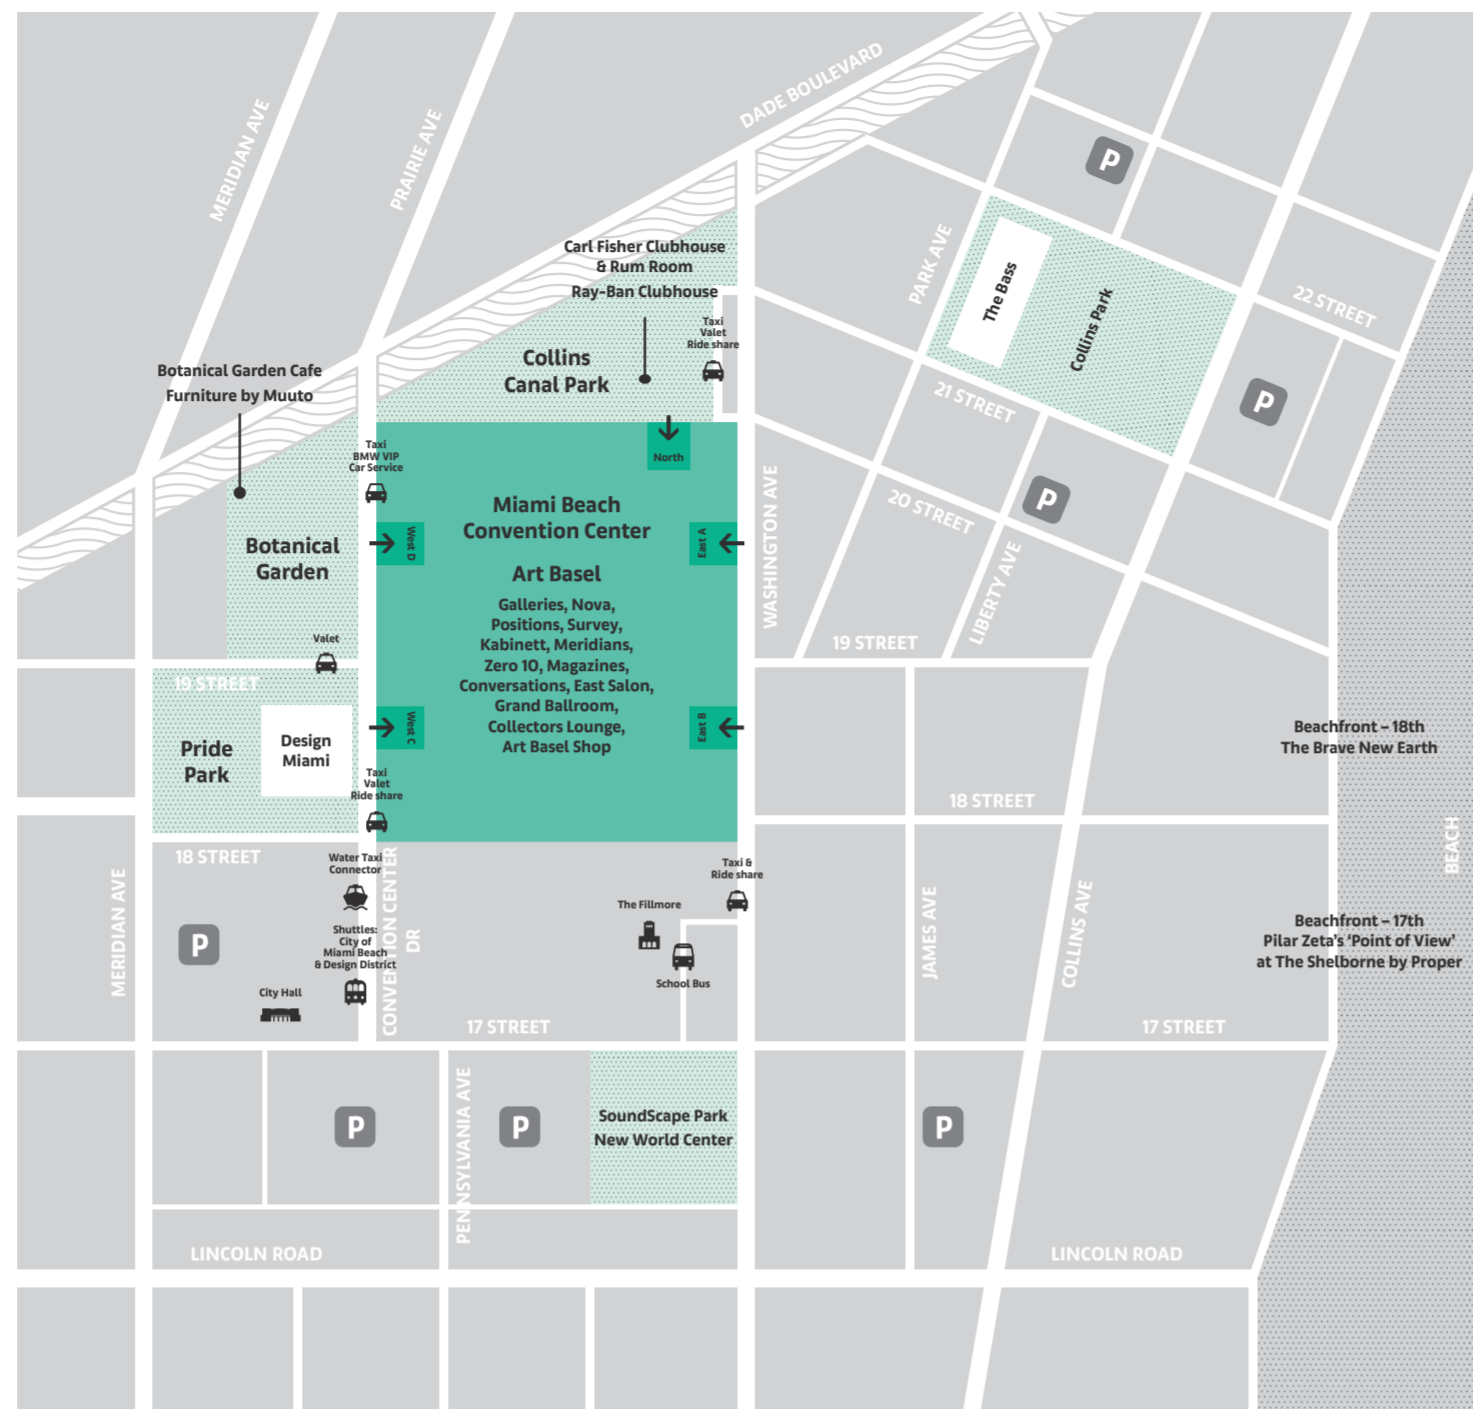

VIP Desks
West Lobby, Level 1; North Lobby, Level 2

Information Desks
West Lobby, Level 1; North Lobby, Level 2; East Lobby, Level 1

Show Management Desk
North Pre-Function, Level 2, +1 786 276 2901

Coat and Bag Check
East, West, and North Lobby

Wheelchairs and Scooters
Coat and Bag Check, East, West and North Lobby
More details on artbasel.com/miami-beach/accessibility

First Aid
East Lobby; West Lobby, Level 2; or call 911

Internet Access
Free public wifi available in West, East and North Lobbies

Information
For the latest updates on Art Basel, visit artbasel.com and follow @artbasel on Facebook, X, and Instagram.

Art Basel Area Map

Art Basel Sectors and Special Programming

Galleries
Art Basel's core sector, with 226 of the world's leading Modern and contemporary art galleries showing 20th- and 21st century works.

Nova
23 galleries present works created within the past three years by one, two, or three of their artists. This sector often features never-seen-before pieces fresh from the artist's studio and strongly curatorial juxtapositions.